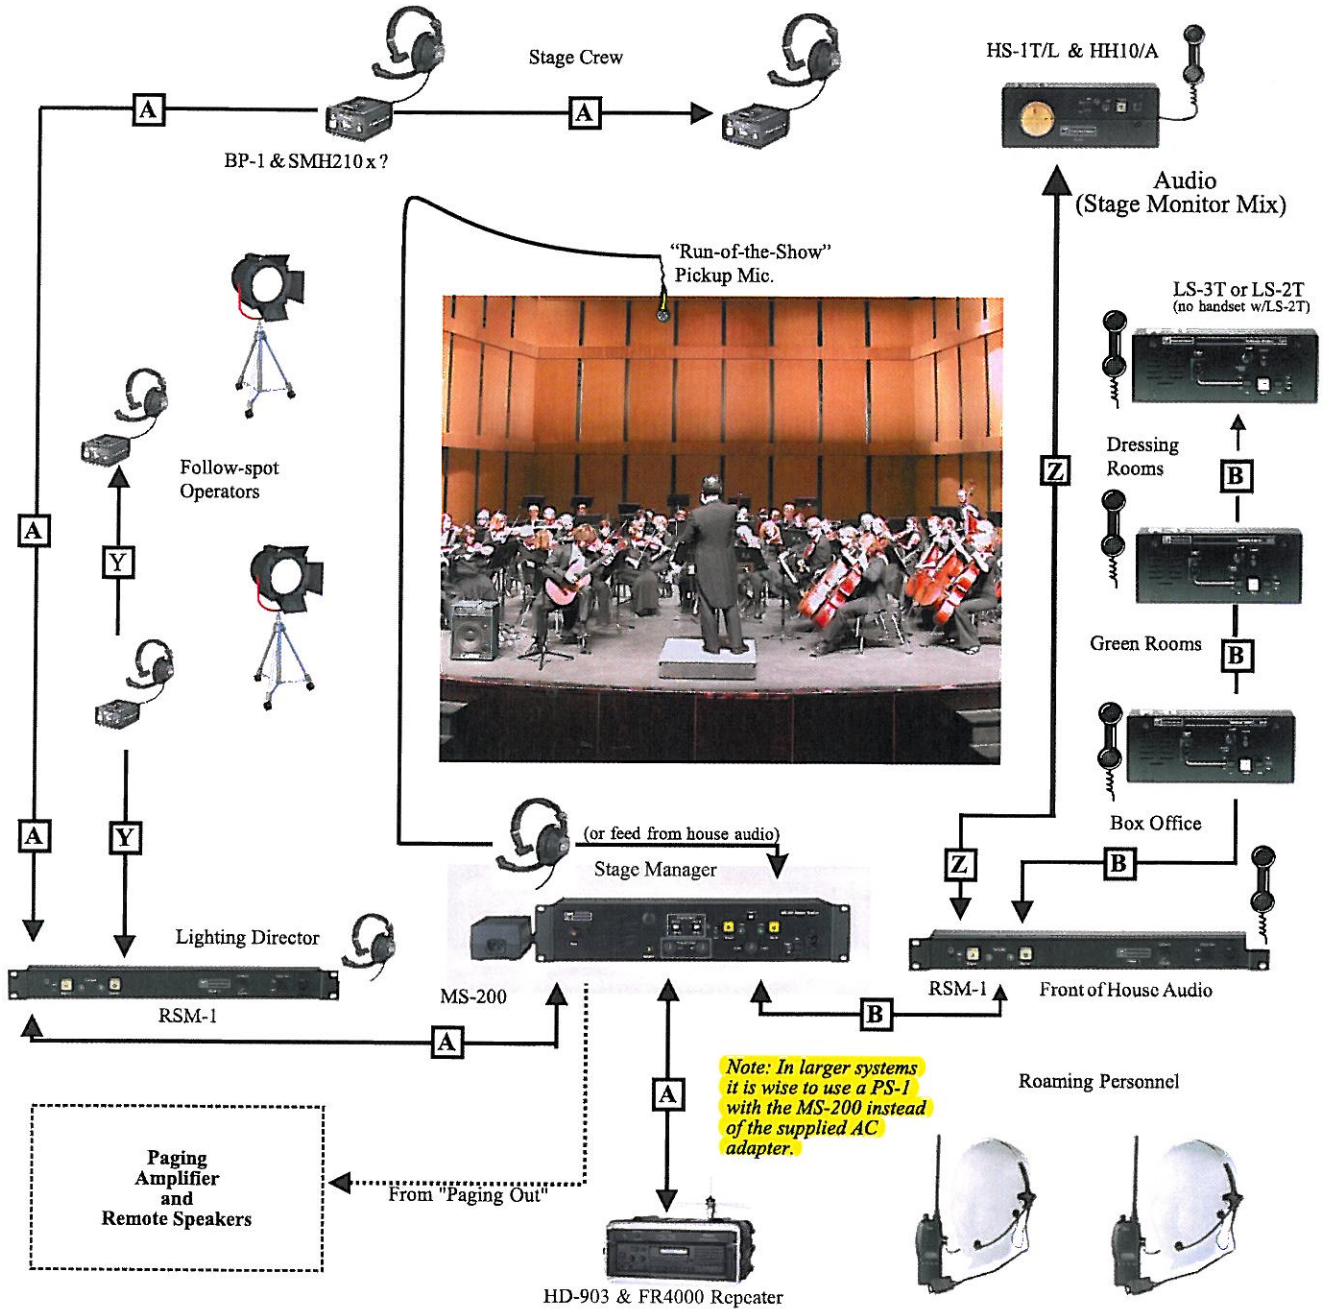

Wherever there's a show...

Live Performance Space

Applications Notes

Production Intercom Inc.
 P.O. Box 3247, Barrington, IL 60011-3247
 Voice: +847-381-5350 Fax: +847- 381- 4360 Sales & Technical Assistance (US & Can):(800) 562-5872
 e-mail: support@beltpack.com Web: beltpack.com